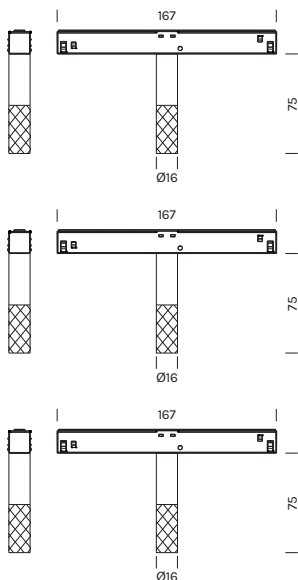

Jack per track 48V + Connettore nero

Jack for track 48V + black connector

Item	Finish	Dimming
201/01	-JBI	ON-OFF
	-JNE	
201/02	-JBI	0-10V
	-JNE	
201/03	-JBI	DALI
	-JNE	

Jack per track 230V + Connettore nero

Jack for track 230V + black connector