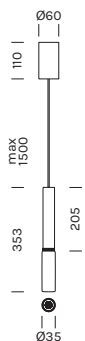

M 2700K	W 3000K	N 4000K
Power	6.6W	6.6W	6.6W
Nominal lumen	700.0lm	733.0lm	785.0lm
CRI	>90	>90	>90
Supply	220-240V	220-240V	220-240V

Item	Temperature	°Optic	Canopy	Body
4621 composed by RS03/03 (1Pz) 4632 (1Pz)	M	15	-BO	-BO
	W		-NO	-NO
	N		-BV	-BV
	-OR		-OR	
	-RR		-RR	
			-TI	-TI